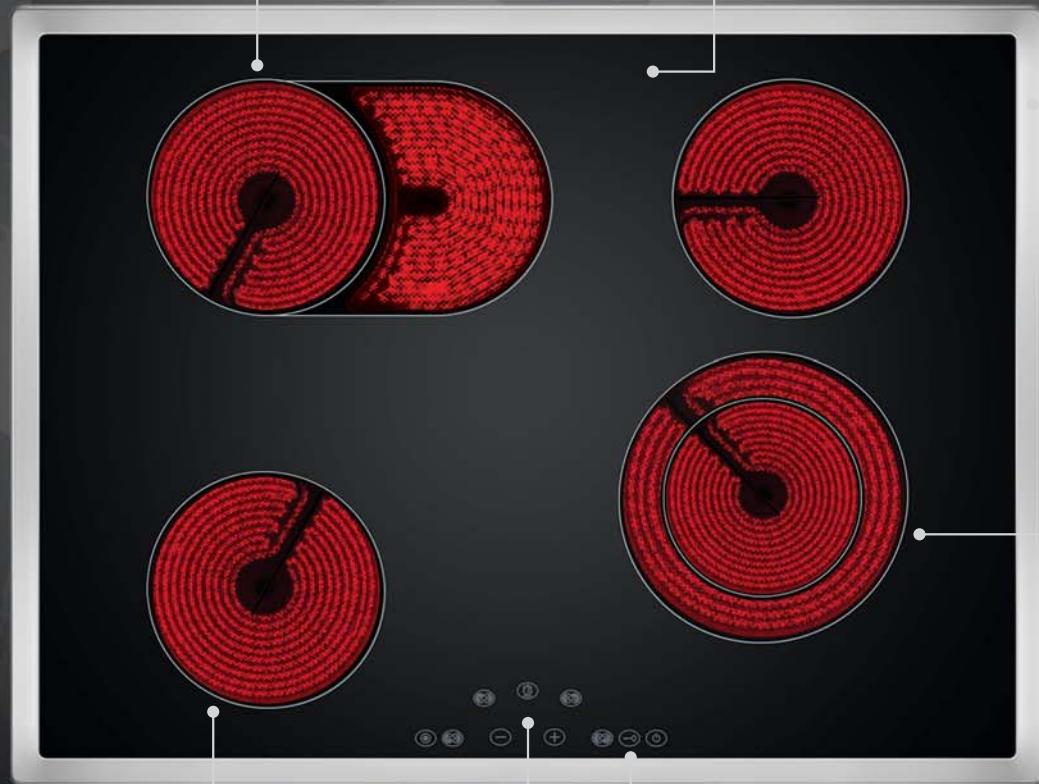

4106 YERBJ

Multifunction oven with 0+6 cooking functions

Features

- Rustic style beige color
- Analog timer
- Defrosting
- Easy clean door glass system
- Removable side racks
- Oven lamp
- 1 baking tray, 1 oven grid

THE COMMON POINT
OF EVERY KITCHEN

70 cm VITROCERAMIC

Oval hi-light element

Ceramic glass surface

Stainless Steel frame

Standard hi-light element

Touch control panel

Dual hi-light element

Child lock

VITROCERAN SERIES

7040 FEBSP

QUADRA

Built-in ceramic hob

Features

- 1 oval+1 dual+2 single hi-light cooking zone • 70 cm width • Touch control panel • Stainless steel frame • Residual heat indicator • Safety lock

6040 DEBSP

Built-in ceramic hob

Features

- 1 dual + 1 oval + 2 single hi-light cooking zone • 60 cm width • Front control • Touch control panel • Digital indicator

6221 NEVSP

Built-in hob

Features

- 2 gas burners • 2 single hi-light cooking zone • 60 cm width • Front control • Flame failure device • Auto ignition • Cast iron grid • Adjustable for LPG and natural gas