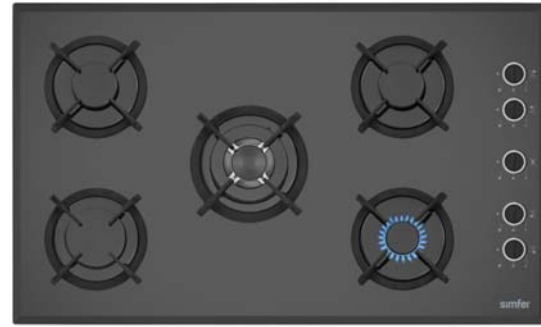

BIZOTE SERIES ON GLASS HOB

9501 KGSSP

Built-in gas on glass hob

Features

- 5 gas burners • 1 triple burner(3.6 Kw) • 90 cm width • Side control • Auto ignition • Cast iron grid • Adjustable for LPG and natural gas • Flame failure device • Black color glass