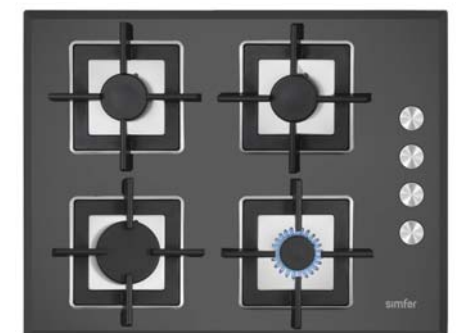

6401 EGSSP

Built-in gas on glass hob

Features

- 4 gas burners • 60 cm width • Side control
- Auto ignition • Square cast iron grid • Adjustable for LPG and natural gas • Flame failure device • Black color glass