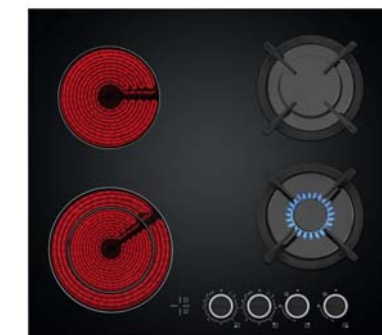

THE COMMON POINT
OF EVERY KITCHEN

70 cm VITROCERAMIC

Oval hi-light element

Ceramic glass surface

Stainless Steel frame

Standard hi-light element

Touch control panel

Dual hi-light element

Child lock

VITROCERAN SERIES

7040 FEBSP

QUADRA

Built-in ceramic hob

Features

- 1 oval+1 dual+2 single hi-light cooking zone • 70 cm width • Touch control panel • Stainless steel frame • Residual heat indicator • Safety lock

6040 DEBSP

Built-in ceramic hob

Features

- 1 dual + 1 oval + 2 single hi-light cooking zone • 60 cm width • Front control • Touch control panel • Digital indicator

6221 NEVSP

Built-in hob

Features

- 2 gas burners • 2 single hi-light cooking zone • 60 cm width • Front control • Flame failure device • Auto ignition • Cast iron grid • Adjustable for LPG and natural gas