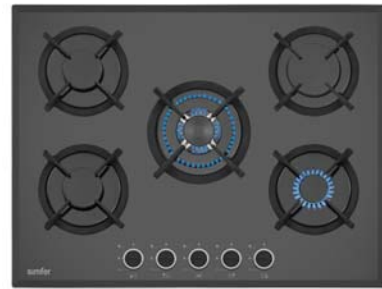

Simfer Hobs, are designed to be your best assistant while you put your effort on trying new recipes to gain the compliment of your guests.

1405 EGSSP

Built-in gas on glass hob

Features
 • 4 gas burners • 2 triple burner • 100 cm width • Front control
 • Auto ignition • Square cast iron grid • Adjustable for LPG and natural gas • Wok adaptor • Flame failure device • Black color glass

7501 NGSSP

Built-in gas on glass hob

Features
 • 5 gas burners • 1 triple burner • 70 cm width
 • Front control • Auto ignition • Cast iron grid
 • Adjustable for LPG and natural gas • Flame failure device • Black color glass