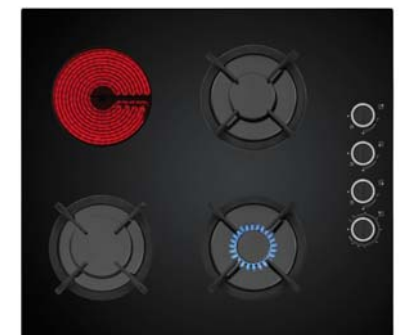

Child lock

VITROCERAN SERIES

7040 FEBSP

QUADRA

Built-in ceramic hob

Features

- 1 oval+1 dual+2 single hi-light cooking zone • 70 cm width • Touch control panel • Stainless steel frame • Residual heat indicator • Safety lock

6040 DEBSP

Built-in ceramic hob

Features

- 1 dual + 1 oval + 2 single hi-light cooking zone • 60 cm width • Front control • Touch control panel • Digital indicator

6221 NEVSP

Built-in hob

Features

- 2 gas burners • 2 single hi-light cooking zone • 60 cm width • Front control • Flame failure device • Auto ignition • Cast iron grid • Adjustable for LPG and natural gas

6311 KEVSP

Built-in hob

Features

- 3 gas burners • 1 single hi-light cooking zone • 60 cm width • Side control • Flame failure device • Auto ignition • Cast iron grid • Adjustable for LPG and natural gas