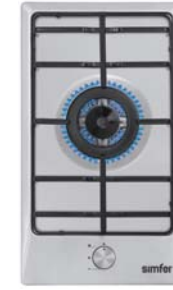

DOMINO SERIES

3100 VGWIM

Built-in hob

Features

- 1 triple burner • 30 cm width • Front control • Auto ignition
- Stainless steel body • Enamel pan support
- Adjustable for LPG and natural gas • Flame failure device