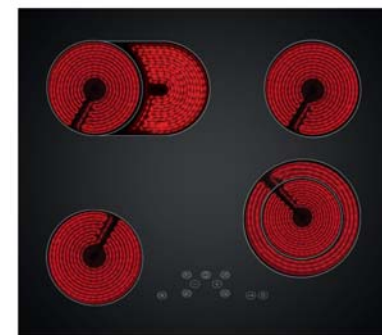

Child lock

VITROCERAN SERIES

7040 FEBSP

QUADRA

Built-in ceramic hob

Features

- 1 oval+1 dual+2 single hi-light cooking zone • 70 cm width • Touch control panel • Stainless steel frame • Residual heat indicator • Safety lock

6040 DEBSP

Built-in ceramic hob

Features

- 1 dual + 1 oval + 2 single hi-light cooking zone • 60 cm width • Front control • Touch control panel • Digital indicator

6221 NEVSP

Built-in hob

Features

- 2 gas burners • 2 single hi-light cooking zone • 60 cm width • Front control • Flame failure device • Auto ignition • Cast iron grid • Adjustable for LPG and natural gas