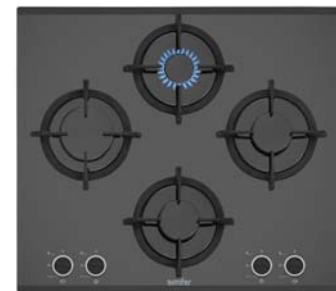

6401 LGSSP

Built-in gas on glass hob

Features

- 4 gas burners • 60 cm width • Front control
- Auto ignition • Adjustable for LPG and natural gas • Flame failure device • Cast iron grid • Black color glass