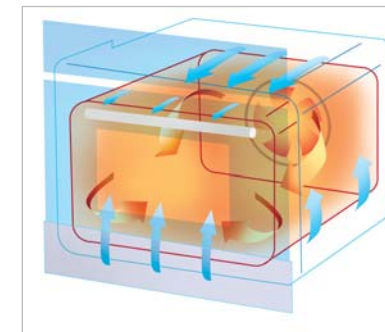

Strong / Low Grilling + Turnspit

With this option large joints or poultry can roast with precise heat circulation and exact temperature control. The result is perfect cooking in every sides of the meat.

De-Frosting

DE-Frost your frozen food gently and hygienically. Air is circulated around the oven cavity quickly and defrost your food.

PRODUCT DETAILS

Kolay temizlenebilir emaye

Katalitik yan panel

Krom kaplı tel ızgara

Tel raf ve teleskobik ray

Derin tepsi

64 lt. geniş iç hacim

COOLING FAN

Cooling fan system helps to keep the appliance cool and protects surrounding units. Air venting out through the front of the oven helps to keep the control panel and the handle area cool.