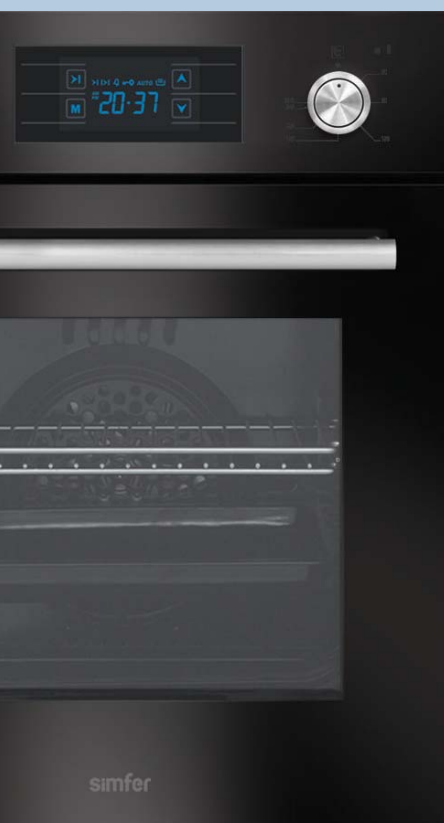

4304 ZERIM

Multifunction oven with 0+6 cooking functions

Features

- Electronic programming timer
- Defrosting
- Pop-up knobs
- Easy clean door glass system
- Removable side racks
- Oven lamp
- 1 baking tray, 1 oven grid

4106 YERBJ

Multifunction oven with 0+6 cooking functions

Features

- Rustic style beige color
- Analog timer
- Defrosting
- Easy clean door glass system
- Removable side racks
- Oven lamp
- 1 baking tray, 1 oven grid

THE COMMON POINT
OF EVERY KITCHEN

70 cm VITROCERAMIC

Oval hi-light element

Ceramic glass surface

Stainless Steel frame

Standard hi-light element

Touch control panel

Dual hi-light element