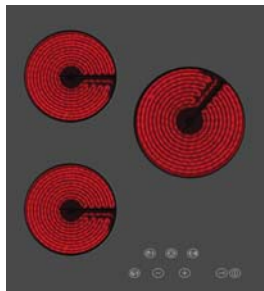

3020 VEHIM

Built-in hob

Features

- 2 hot plate • 30 cm width • Front control
- Stainless steel body • Ø145 x 1000 watt HP
- Ø180 x 1500 watt HP

45 cm SERIES

4030 DECSP

Built-in ceramic hob

Features