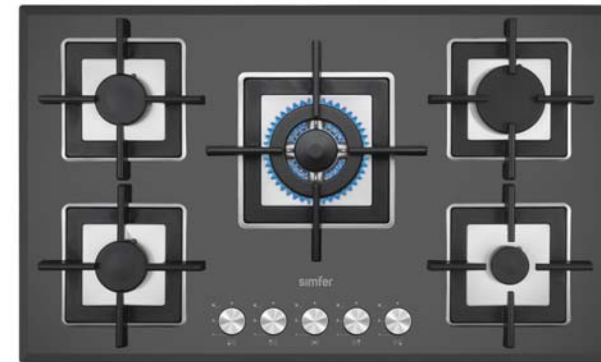

ENZO SERIES

9501 EGSSP

Built-in gas on glass hob

Features

- 5 gas burners • 1 triple burner • 90 cm width • Front control
- Auto ignition • Square Cast iron grid • Adjustable for LPG and natural gas • Wok adaptor • Flame failure device • Black color glass