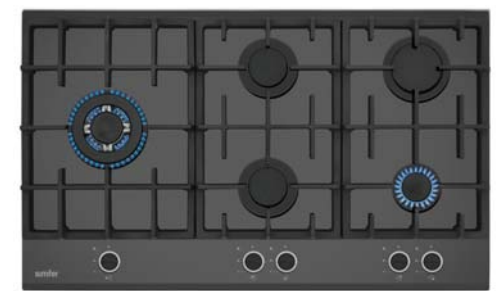

BLACK TREND SERIES

6401 HGSSP

Built-in gas on glass hob

Features

- 4 gas burners • 60 cm width • Front control
- Auto ignition • Square cast iron grid • Adjustable for LPG and natural gas • Flame failure device • Black color glass

7501 HGSSP

Built-in gas on glass hob

Features

- 5 gas burners • 1 triple burner • 70 cm width
- Front control • Auto ignition • Square cast iron grid • Adjustable for LPG and natural gas • Wok adaptor • Flame failure device • Black color glass