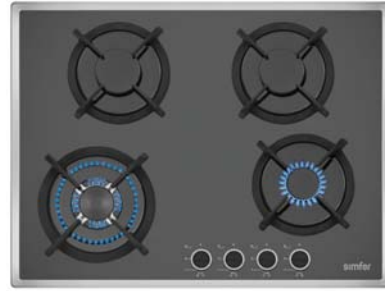

QUADRA SERIES

7405 LGSSP

Built-in gas on glass hob

Features

- 4 gas burners • 70 cm width • 1 triple burner
- Front control • Stainless steel frame • Auto ignition • Cast iron grid • Adjustable for LPG and natural gas • Flame failure device • Black color glass