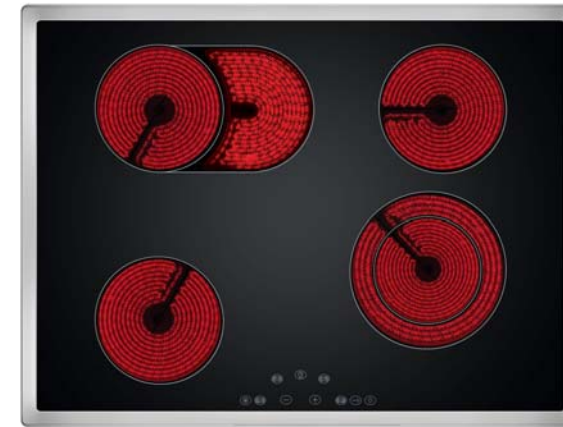

4106 YERBJ

Multifunction oven with 0+6 cooking functions

Features

- Rustic style beige color
- Analog timer
- Defrosting
- Easy clean door glass system
- Removable side racks
- Oven lamp
- 1 baking tray, 1 oven grid

THE COMMON POINT
OF EVERY KITCHEN

70 cm VITROCERAMIC

Oval hi-light element

Ceramic glass surface

Stainless Steel frame

Standard hi-light element

Touch control panel

Dual hi-light element

Child lock

VITROCERAN SERIES

7040 FEBSP

QUADRA

Built-in ceramic hob

Features

- 1 oval+1 dual+2 single hi-light cooking zone • 70 cm width • Touch control panel • Stainless steel frame • Residual heat indicator • Safety lock