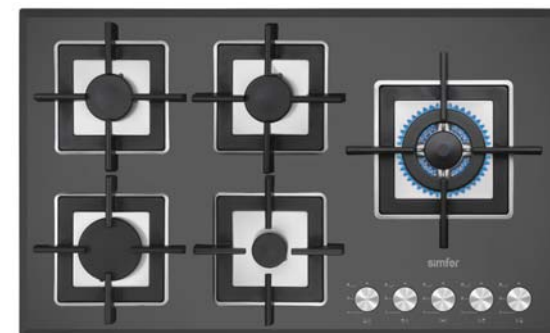

WE STUDY OF THE WAY OF PEOPLE WHO LIKE TO COOK AND USE THIS WAY AS AN INSPIRATOIN TO CREATE DIFFERENT FEATURES AND FUNCTIONS WHICH IMPROVE THE EXPERINCE OF LIFE IN THE KITCHEN.

BUILT-IN HOB

ENZO SERIES

9501 EGSSP

Built-in gas on glass hob

Features

- 5 gas burners • 1 triple burner • 90 cm width • Front control
- Auto ignition • Square Cast iron grid • Adjustable for LPG and natural gas • Wok adaptor • Flame failure device • Black color glass