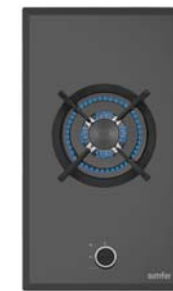

3101 NGSSP

Built-in gas on glass hob

Features

- 1 triple burner • 30 cm width • Front control
- Auto ignition • Cast iron grid • Adjustable for LPG and natural gas • Flame failure device • Black color glass