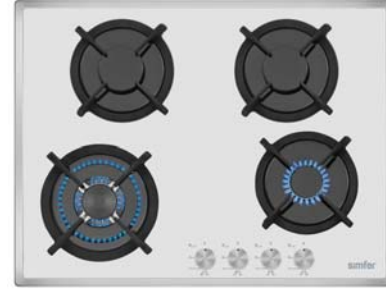

6040 DEBSP

Built-in ceramic hob

Features

- 1 dual + 1 oval + 2 single hi-light cooking zone • 60 cm width • Front control • Touch control panel • Digital indicator

6221 NEVSP

Built-in hob

Features

- 2 gas burners • 2 single hi-light cooking zone • 60 cm width • Front control • Flame failure device • Auto ignition • Cast iron grid • Adjustable for LPG and natural gas

6311 KEVSP

Built-in hob

Features

- 3 gas burners • 1 single hi-light cooking zone • 60 cm width • Side control • Flame failure device • Auto ignition • Cast iron grid • Adjustable for LPG and natural gas

QUADRA SERIES

7405 LGSSP

Built-in gas on glass hob

Features

- 4 gas burners • 70 cm width • 1 triple burner
- Front control • Stainless steel frame • Auto ignition • Cast iron grid • Adjustable for LPG and natural gas • Flame failure device • Black color glass

7405 LGSBB

Built-in gas on glass hob

Features

- 4 gas burners • 70 cm width • 1 triple burner
- Front control • Stainless steel frame • Auto ignition • Cast iron grid • Adjustable for LPG and natural gas • Flame failure device • White color glass